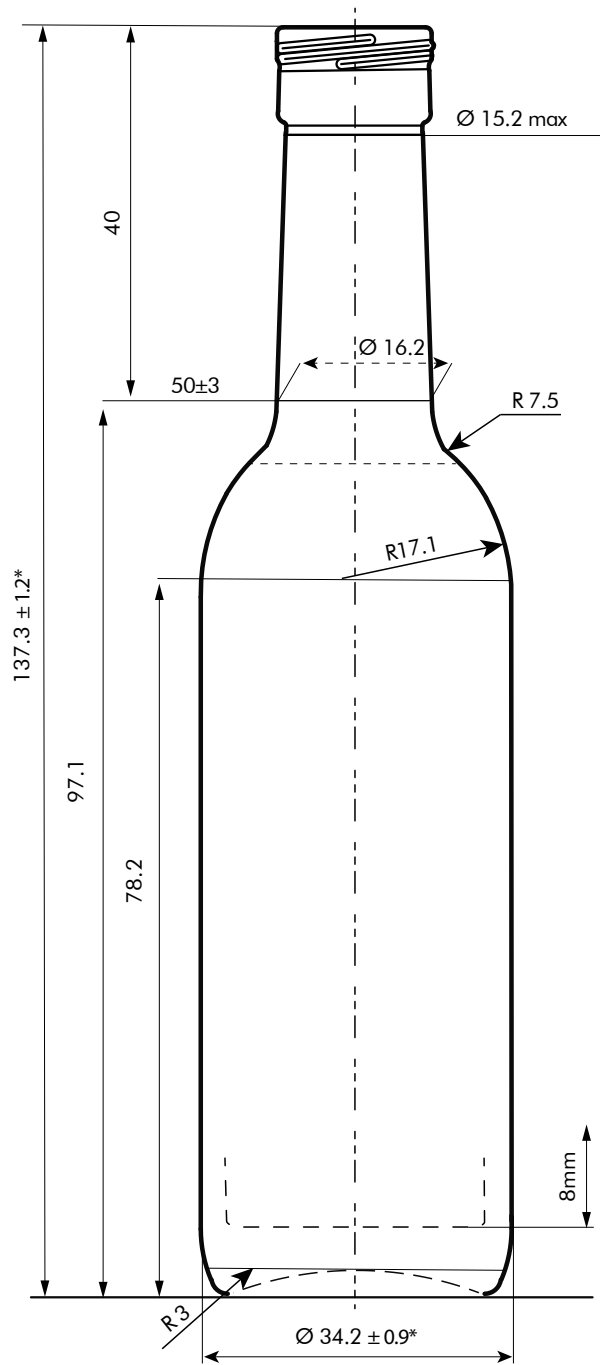

# ARIANA

Screw 0.50

KMC  
G L A S S

- ⌘ Ariana Screw 0.50
- ⌘ Weight - 88 g
- ⌘ Filling CAP - 50 ml
- ⌘ Color - Flint
- ⌘ Diameter -  $34.2 \pm 0.9$

www.kmc.glass  
sales@kmc.glass